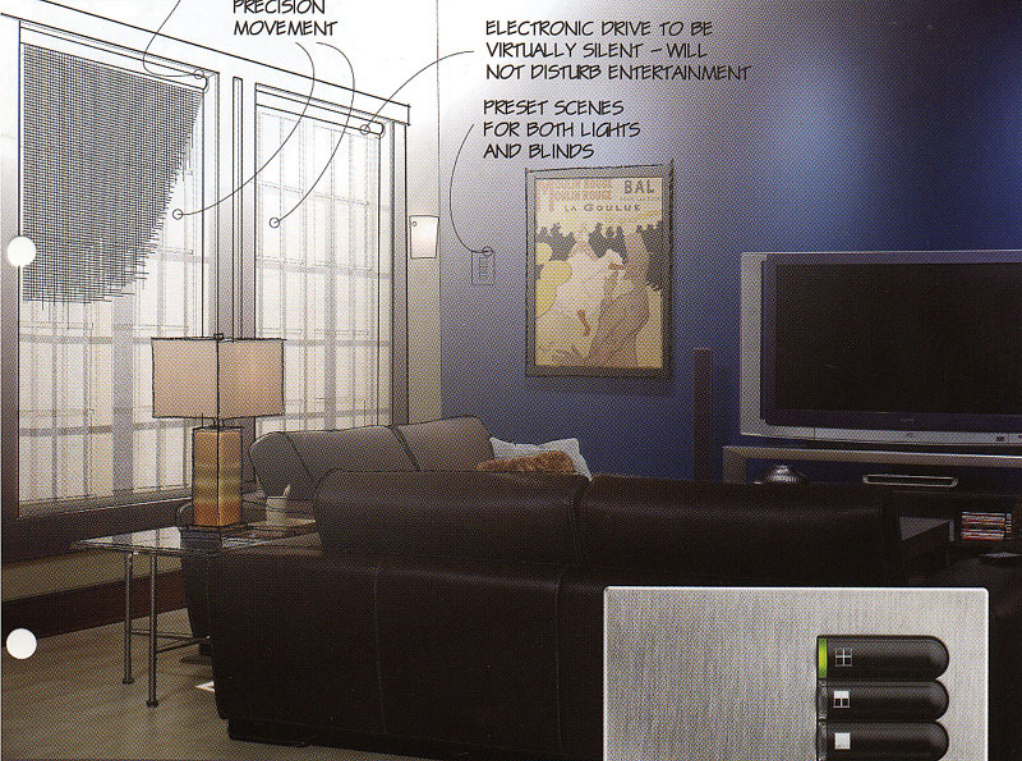

NEW from Lutron® | Sivoia QED roller 64™

FIT INTO
89mm X 89mm
HEADBOX

SHEER FABRIC/
PRECISION
MOVEMENT

ELECTRONIC DRIVE TO BE
VIRTUALLY SILENT - WILL
NOT DISTURB ENTERTAINMENT

PRESET SCENES
FOR BOTH LIGHTS
AND BLINDS

Quiet, precise, and small
controllable roller blinds for any window

roller 64 | the next ^{LITTLE} big thing from Lutron

The new smaller profile for Sivoia QED can be installed in a
space as compact as 89mm x 89mm.

LUTRON
LIGHTING CONTROLS

Side view shown at actual size

Specifications

- Low-voltage operation (24 VAC)
- Ultra-quiet drive (44dBA at 1m)
- Roller tube size: 41.3mm diameter
- Maximum tube width: 2.44m
- Minimum tube width: 559mm
- Maximum fabric size: 5.59 sq. m
- Installs with Sivoia QED™ universal one-piece bracket (jamb, ceiling or wall mount)
- Bracket adjustments – three directions
- Fabric gaps: 19mm on both sides
- Intelligent Hembar Alignment – uniform movement and tracking with other Sivoia QED systems (within 1.6mm)
- Elegant keypads and optional hand-held infrared remotes
- Integration capability with Lutron lighting control systems (HomeWorks™ and GRAFIK Eye™)