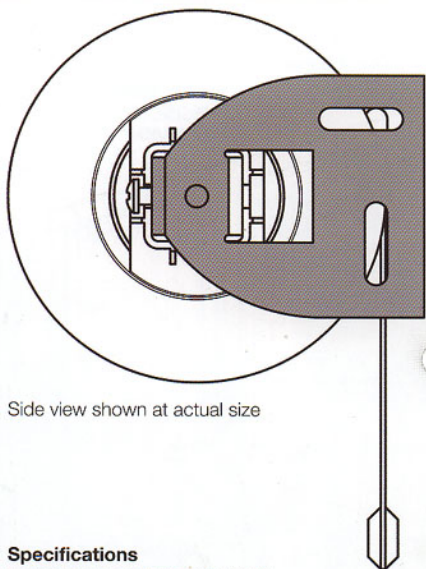

NEW from Lutron® | Sivoia QED roller 64™

FIT INTO
89mm X 89mm
HEADBOX

SHEER FABRIC/
PRECISION
MOVEMENT

ELECTRONIC DRIVE TO BE
VIRTUALLY SILENT - WILL
NOT DISTURB ENTERTAINMENT

PRESET SCENES
FOR BOTH LIGHTS
AND BLINDS

Quiet, precise, and small
controllable roller blinds for any window

roller 64 | the next ^{LITTLE} big thing from Lutron

The new smaller profile for Sivoia QED can be installed in a
space as compact as 89mm x 89mm.

LUTRON
LIGHTING CONTROLS

Side view shown at actual size

Specifications

- Low-voltage operation (24 VAC)
- Ultra-quiet drive (44dBA at 1m)
- Roller tube size: 41.3mm diameter
- Maximum tube width: 2.44m
- Minimum tube width: 559mm
- Maximum fabric size: 5.59 sq. m
- Installs with Sivoia QED™ universal one-piece bracket (jamb, ceiling or wall mount)
- Bracket adjustments – three directions
- Fabric gaps: 19mm on both sides
- Intelligent Hembar Alignment – uniform movement and tracking with other Sivoia QED systems (within 1.6mm)
- Elegant keypads and optional hand-held infrared remotes
- Integration capability with Lutron lighting control systems (HomeWorks™ and GRAFIK Eye™)