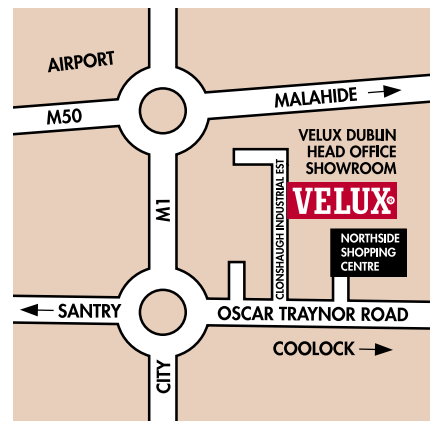

**VELUX Care –  
Window maintenance, service,  
repair & replacement**  
Telephone  
**0870 40 17 952**

Woodside Way, Glenrothes East  
Fife, Scotland, KY7 4ND  
Open Mon to Fri 8.00am to 5.30pm

Wellington Road, Kettering Parkway,  
Kettering, Northants NN15 6XR  
Open Mon to Fri 8.00am to 5.30pm