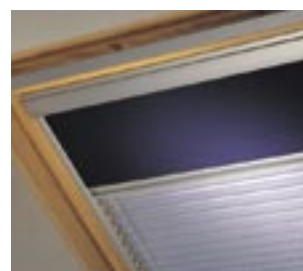

DUO-OPTION

Fit a Pleated, semi-opaque blind in conjunction with your Siesta blind and you can enjoy the best of both worlds; keep out as much light as you want and diffuse remaining light as it enters your room. To have the Duo option you need to order FPL as second blind.

ACCESSORIES FOR HARD-TO-REACH SITUATIONS

ROD CONTROL for operation with GGL/GGU roof windows	ZCT 200 100-180cm Telescopic Rod	£25.00
	ZCT 100 100cm extension for the ZCT 200	£6.00
ROD ADAPTOR	ZOZ 085	£3.00

ROD CONTROL

Blinds too high to reach? Windows too high to open? Order this handy rod from VELUX and your problems are solved.

ROD ADAPTORS

You'll need rod adaptors if you're using a rod to open and close out-of-reach VELUX blinds. Please bear in mind that you'll require a separate adaptor for each VELUX blind in your property.

Prices incl. VAT, 01/07/05

SEE PAGES 3-4 TO ORDER YOUR VELUX BLIND & ACCESSORIES