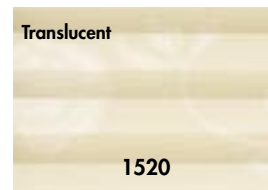

Prices incl. VAT, 01/07/05

**SEE PAGES 3–4 TO ORDER YOUR VELUX BLIND & ACCESSORIES**

**Standard**

**Premium**

Roma, light blue

Venezia, light blue

Branches, lavender

Roma, dark blue