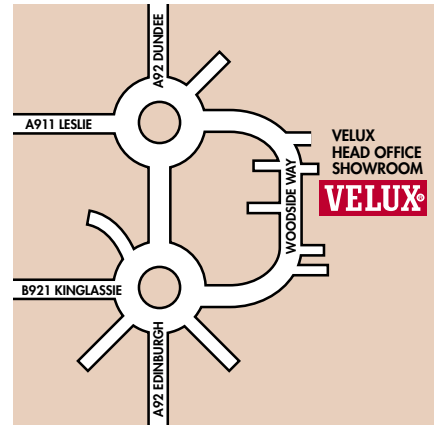

**PRIVATE/HOMEOWNER
CONSUMER SUPPORT**
Telephone Ordering
0800 58 14 25
Fax ordering
0870 38 10 741
Internet Shop
www.VELUX.co.uk/blindsdirect

**VELUX Care –
Window maintenance, service,
repair & replacement**
Telephone
0870 40 17 952

Woodside Way, Glenrothes East
Fife, Scotland, KY7 4ND
Open Mon to Fri 8.00am to 5.30pm