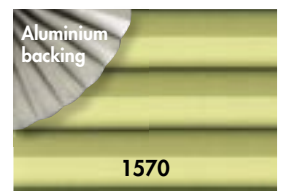

Prices incl. VAT, 01/07/05

**SEE PAGES 3–4 TO ORDER YOUR VELUX BLIND & ACCESSORIES**

**Standard**

**Premium**

Roma, light blue

Venezia, light blue

Branches, lavender

Roma, dark blue