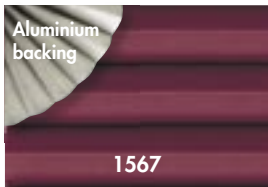

Venezia, bordeaux