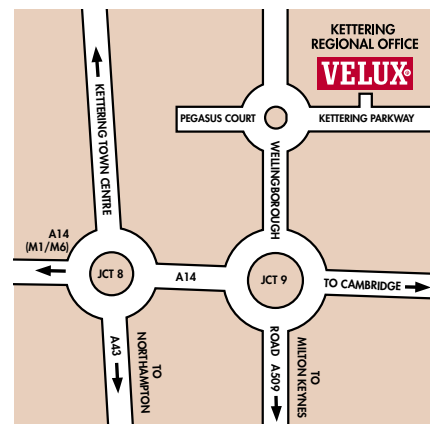

**VELUX Care –  
Window maintenance, service,  
repair & replacement**  
Telephone  
**0870 40 17 952**

Woodside Way, Glenrothes East  
Fife, Scotland, KY7 4ND  
Open Mon to Fri 8.00am to 5.30pm

Wellington Road, Kettering Parkway,  
Kettering, Northants NN15 6XR  
Open Mon to Fri 8.00am to 5.30pm