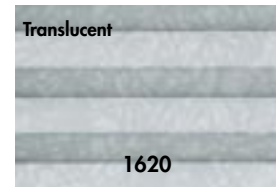

Congo, light blue