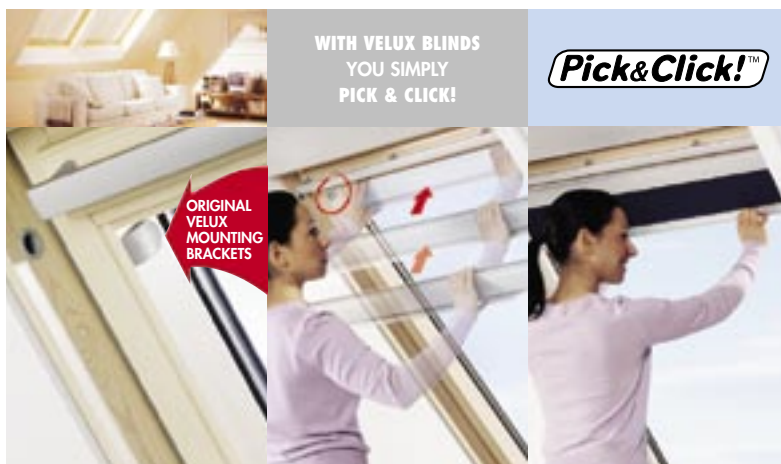

Pick&Click! Blind fitting system which allows you to fit any of the 164 blinds in the VELUX range. Every VELUX window is fitted with pre-installed brackets which let you simply click the blinds into place. It's so easy and you're guaranteed a perfect fit every time.