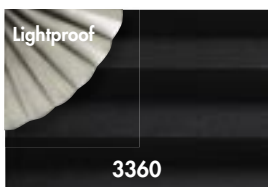

Candy floss, grey

Candy floss, dark blue

Self colour, black

WINDOW CODE	FHL/FPL† Standard Price Group	FHL/FPL† Premium Price Group	WHITE POLYURETHANE	
			Standard	Premium
1	£62.00	£92.00	N/A	N/A
2	£76.00	£115.00	N/A	N/A
3	£95.00	£146.00	N/A	N/A
4	£91.00	£139.00	N/A	N/A
5	£64.00	£95.00	N/A	N/A
6	£52.00	£76.00	N/A	N/A
7	£90.00	£135.00	N/A	N/A
8	£114.00	£174.00	N/A	N/A
9	£44.00	£68.00	N/A	N/A
102	£47.00	£70.00	£52.00	£75.00
104	£52.00	£76.00	£57.00	£81.00
206	£64.00	£95.00	£69.00	£100.00
304	£62.00	£92.00	£67.00	£97.00
306	£69.00	£104.00	£74.00	£109.00
308	£76.00	£115.00	£81.00	£120.00
410	£95.00	£146.00	N/A	N/A
419	£160.00	£246.00	N/A	N/A
606	£91.00	£139.00	£96.00	£144.00
804	£90.00	£135.00	N/A	N/A
808	£114.00	£174.00	N/A	N/A
C01	£44.00	£68.00	N/A	N/A
C02	£47.00	£70.00	£52.00	£75.00
C04	£52.00	£76.00	£57.00	£81.00
F06	£64.00	£95.00	£69.00	£100.00
M04	£62.00	£92.00	£67.00	£97.00
M06	£69.00	£104.00	£74.00	£109.00
M08	£76.00	£115.00	£81.00	£120.00
P10	£95.00	£146.00	N/A	N/A
P19	£160.00	£246.00	N/A	N/A
S06	£91.00	£139.00	£96.00	£144.00
U04	£90.00	£135.00	N/A	N/A
U08	£114.00	£174.00	N/A	N/A