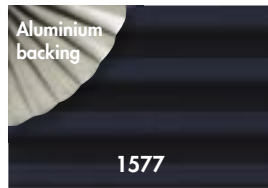

Venezia, navy blue