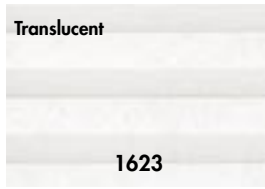

Prices incl. VAT, 01/07/05

**SEE PAGES 3–4 TO ORDER YOUR VELUX BLIND & ACCESSORIES**

**Standard**

**Premium**

Roma, light blue

Venezia, light blue

Branches, lavender

Roma, dark blue